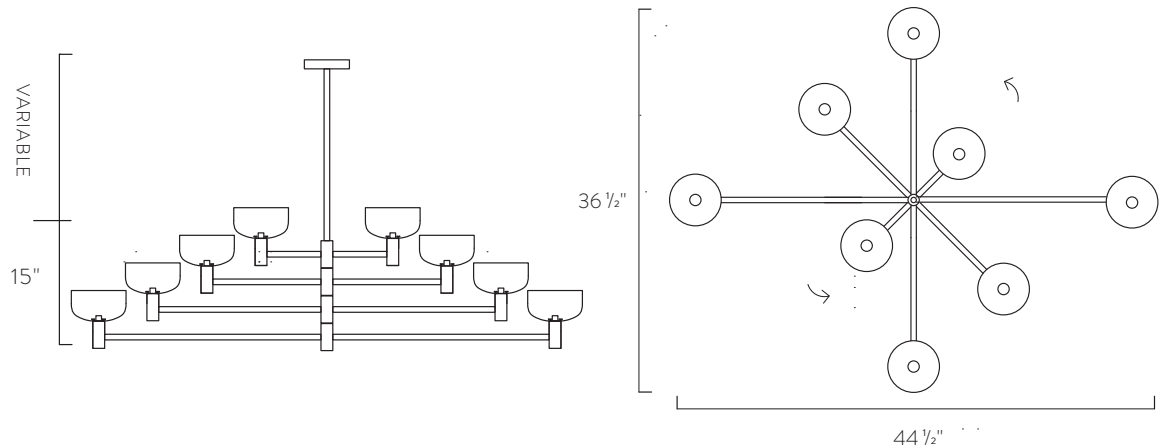

# Piccolo Otto Luce<sup>®</sup> Chandelier

CARTWRIGHTNY.COM

CAROLYN@CARTWRIGHTNY.COM

646 286 8328

NO. 0115

Otto Luce has a solid milled and tubular brass armature with handblown gilded glass shades for atmospheric light. Arms rotate into position from center axis.

## MATERIALS

Shades: Blown Glass  
Frame: Solid Milled and Tubular Brass  
Ceiling mount Canopy: Heavy Gauge Spun Brass  
Stem: Tubular Brass

## DIMENSIONS

Largest width 44 1/2" Smallest width 20"  
Minimum overall height is 27"  
Fixture height without stem is 15"  
Stem height is variable  
Armature is flat packed for shipment