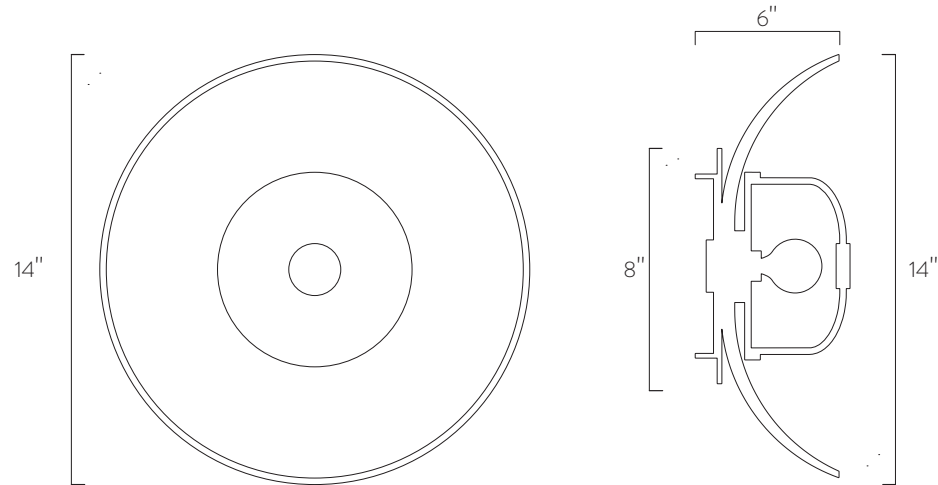

Solé Sconce

CARTWRIGHTNY.COM CAROLYN@CARTWRIGHTNY.COM 646 286 8328

NO. 0120

Sometimes you just want a sunset of your very own. Now you can have it with our new Solé sconce.

Hand blown by our master artisans, exquisite Venetian-style bollicine glass is hot gilded with a layer of pure gold to create an inviting warm glow.

LED bulb keeps the lamp cool to the touch. Made to order.

MATERIALS

Shades: Blown Glass
Rosé Champagne (shown) Other colors available
Frame: Milled Brass

FINISH

Natural Brushed Brass with semi-matte clear lacquer.
Available custom finishes: Antique Brass, Oil Rubbed Bronze, Blackened Brass, Rose Gold.

LAMPING

Dimmable 40 wt. LED frost white bulb

DIMENSIONS

14" Diameter, 6" Deep

WEIGHT

Approximately 5Lbs.

MOUNTING

Mounting plate screws directly to junction box.
Finished wall canopy covers mounting plate.

CARE

Clean with soft dry cloth. Wash with warm soap and water. No harsh chemicals.

CARTWRIGHT

NEW YORK